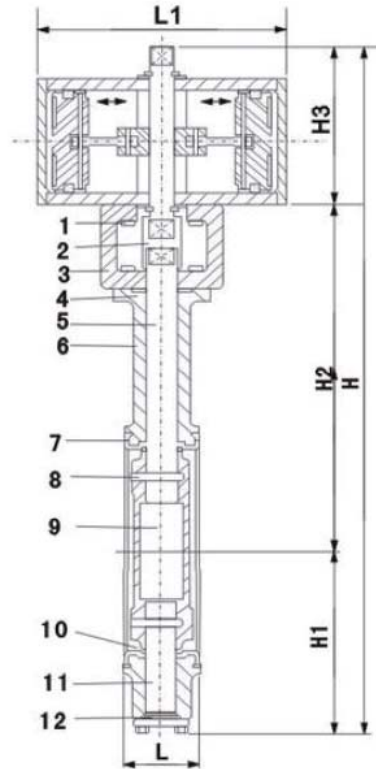

CYLINDER ACTUATED BUTTERFLY VALVE **Wilson**

ACTUATOR: STD DOUBLE ACTING

複動式蝶型閥

SPECIFICATION

OPERATING PRESSURE: 4~6kg/cm²
 END CONNECTION: WAFER TYPE
 WORKING PRESSURE: 150PSI

ACCESSORY

SOLENOID VALVE, LIMIT SWITCH
 AIR SET & LUBRICATOR
 HAND WHEEL

DIMENSION		L	L1	H	H1	H2	H3
SIZE (mm)	SIZE (inch)						
50	2"	43	131	387	82	215	90
65	2½"	46	165	427	92	226	109
80	3"	46	165	440	98	233	109
100	4"	52	200	499	113	263	128
125	5"	56	200	526	127	276	128
150	6"	56	200	556	141	292	128
200	8"	60	249	648	172	333	143
250	10"	68	292	761	210	378	173
300	12"	78	328	845	242	401	202

NO. ITEM	NAME	MATERIAL	NO RE	NO. ITEM	NAME	MATERIAL	NO RE
1	BOLT	SUS304	4	8	SHAFT	SUS304	1
2	ADAPTOR	SCS13	1	9	DISC	SOS13	1
3	YOKE	SCS13	1			FCD45	
4	"O"RING	NBR	1	10	"O"RING	NBR	1
5	STEM	SUS304	1	11	STEM	SUS304	1
6	BODY	FC-25	1	12	BOLT	STEEL	2
7	SEAT RING	NBR	1				